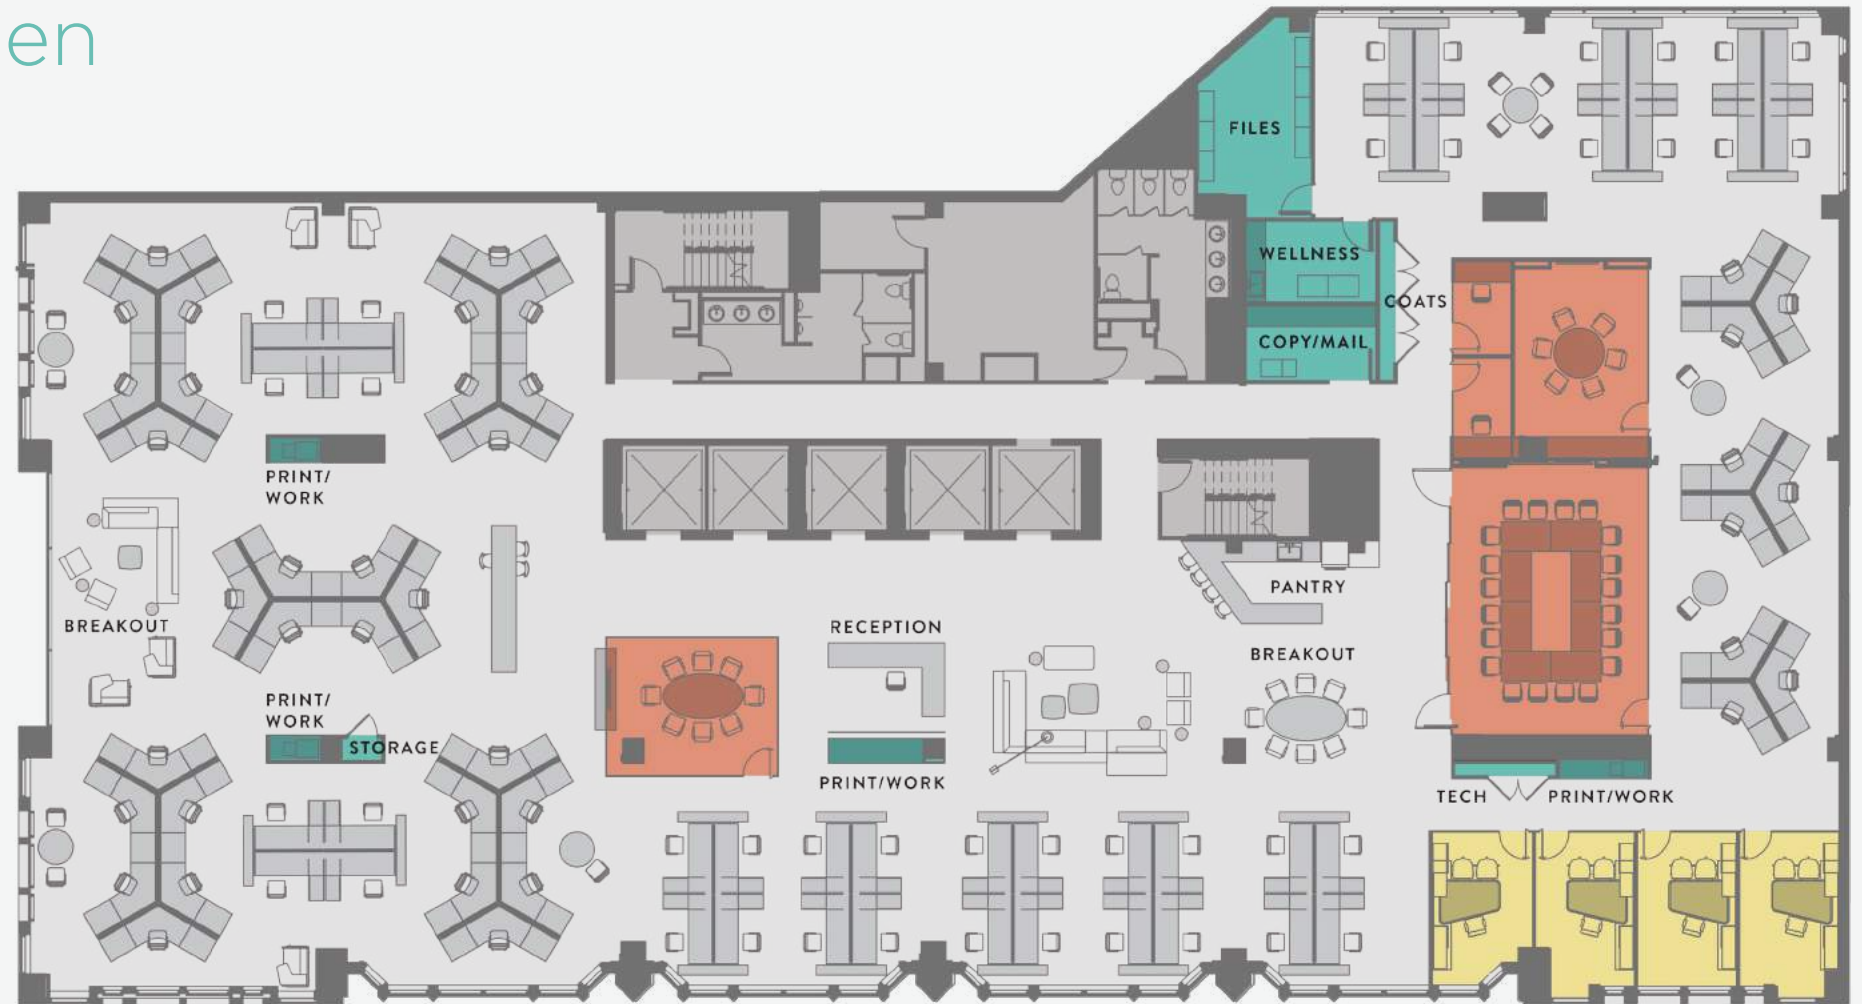

Floor 7: Low Density Open

Approx. 17,106 SF/84 Seats = **204 SF/Person**

Workstations: 79 (95% Open)

Offices: 4 (5% Closed)

Admin: 1

Total Seats: 84

Conference: 2 Quiet
 1 Small (6 Seats)
 1 Medium (8 Seats)
 1 Large Convertible (20 Seats)

Floor 7:
High Density Open

Floor 7:
Medium Density Open

Floor 7:
Low Density Open

Floor 7:
70% Private / 30% Open